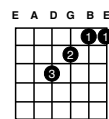

Riptide_Vance Joy

Am

C

G

F

Am G C C x2

Am G C
I was scared of dentists and the dark,
Am G C
I was scared of pretty girls and starting conversations,
Am G C
Oh all my friends are turning green,
Am G C
You're the magicians assistant in their dreams.

C

G

Am G C Am G C
Ooh, ooh ooh Ooh, and they come unstuck
Am G C
Lady, running down to the riptide,
C Am
taken away to the dark side,
G C
I wanna be your left hand man.
Am G C
I love you when you're singing that song and,
C Am
I got a lump in my throat 'cause
G C
you're gonna sing the words wrong

Am

(C) Am G
I just wanna, I just wanna know,
C F
If you're gonna, if you're gonna stay,
Am G
I just gotta, I just gotta know,
C F*
I can't have it, I can't have it any other way
Am* G* C*
I swear she's destined for the screen,
Am* G* C*
Closest thing to Michelle Pfeiffer that you've ever seen, oh