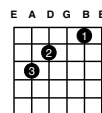

Riptide_Vance Joy

Am

C

G

F

Am G C C x2

Am G C
I was scared of dentists and the dark,
Am G C
I was scared of pretty girls and starting conversations,
Am G C
Oh all my friends are turning green,
Am G C
You're the magicians assistant in their dreams.

C

G

Am G C Am G C
Ooh, ooh ooh Ooh, and they come unstuck
Am G C
Lady, running down to the riptide,
C Am
taken away to the dark side,
G C
I wanna be your left hand man.
Am G C
I love you when you're singing that song and,
C Am
I got a lump in my throat 'cause
G C
you're gonna sing the words wrong

Am

(C) Am G
I just wanna, I just wanna know,
C F
If you're gonna, if you're gonna stay,
Am G
I just gotta, I just gotta know,
C F*
I can't have it, I can't have it any other way
Am* G* C*
I swear she's destined for the screen,
Am* G* C*
Closest thing to Michelle Pfeiffer that you've ever seen, oh